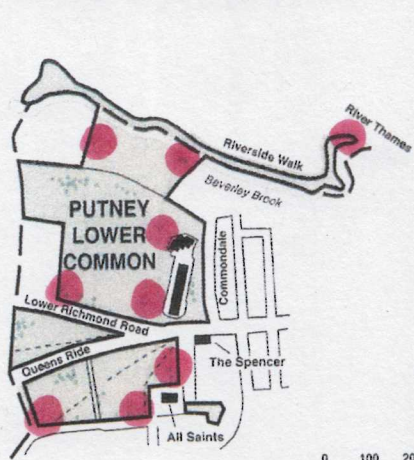

DOG WASTE BIN LOCATIONS - MARCH 2020

MAP OF WIMBLEDON AND PUTNEY COMMONS

Registered Charity No. 303167

Norman Plastow MBE FRIBA

- KEY**
- Cycle routes with pedestrian priority
 - Horse rides
 - Cycle paths / tarmac
 - Water
 - Borough Boundaries