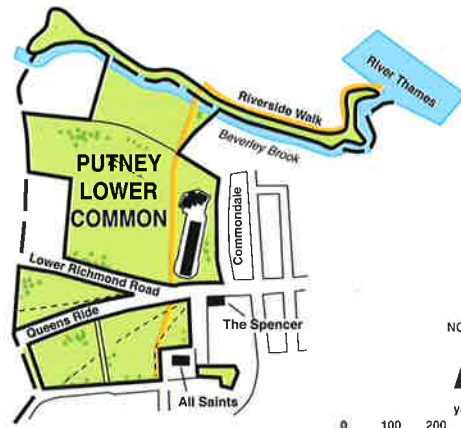

MAP OF WIMBLEDON AND PUTNEY COMMONS

Registered Charity No. 303167

Norman Plastow MBE FRIBA

KEY	
	Cycle routes with pedestrian priority
	Horse rides
	Cycle paths / tarmac
	Water
	Borough Boundaries