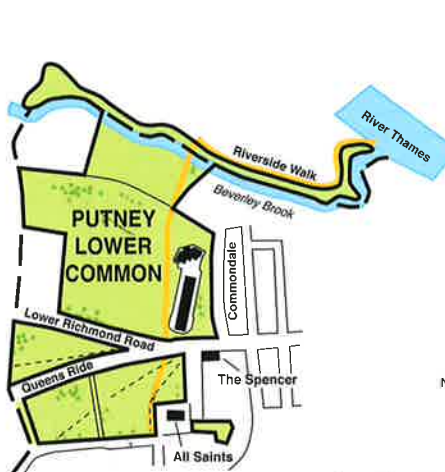

MAP OF WIMBLEDON AND PUTNEY COMMONS

Registered Charity No. 303167

Norman Plastow MBE FRIBA

KEY	
	Cycle routes with pedestrian priority
	Horse rides
	Cycle paths / tarmac
	Water
	Borough Boundaries